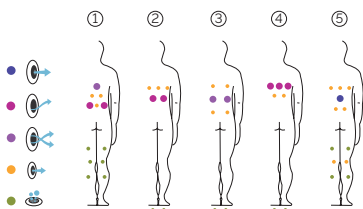

Lounge City

Un spa de conception très performant.

EXCLUSIVE LINE

AQUAVIA SPA

(FR)

CODE 75385

Idéal pour 3 personnes

5 positions

2 allongées

3 assises

Dimensions: 198 x 198 x 76 cm

Volume Eau: 975 litres

Poids: Vide 220 kg / Plein 1.195 kg

1 couleurs

5 massages

CARACTÉRISTIQUES TECHNIQUES

PRESTATIONS

Total Points de Massage	45
Jets massage	33
Buse air	12
Jets / Buses en acier inoxydable	Équipement en série
Appui-tête	3
Touch Panel	Équipement en série
Ultraviolet Treatment UV	Équipement en série
Structure Métal	Équipement en série
Base ABS	Équipement en série
Prime Tex Cover	Équipement en série
EcoSpa	Équipement en série
Nordic Insulation System	Option

FINITIONS

Colour Sense	4 LED + accessoires éclairés
Pure Line Lighting	Option
Surround Bluetooth Audio	Option
Aromatherapy	Non disponible
Wifi Spa Control	Option
Barre Inoxydable	Option
Sans habillage	Option

POMPES DE MASSAGE

Massage d'eau	1.850 W / 2,5 CV
Relax Impact Pump	1150 W

FILTRATION ET CHAUFFAGE

Pompe de recirculation	200 W
Chauffage d'eau	3.000 W
Type de filtre	Cartouche

COURANT ÉLECTRIQUE

Puissance maximale à 230 V (LOW/AMP)	3.200 W / 13,9 A
Tension	230 V / 400 V III

COULEURS ACRYLIQUE

TYPE REVÊTEMENT MEUBLE EXTÉRIEUR

PRESTATIONS

PRESTATIONS OPTIONNELLES

Dans le cadre de notre politique d'améliorations constantes, nous nous réservons le droit de modifier/d'amender nos spécifications n'importe quand et sans aucun préavis.