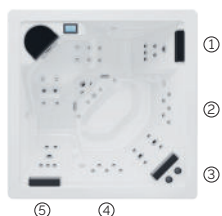

Lounge City

Un spa de conception très performant.

EXCLUSIVE LINE

AQUAVIA SPA

(FR)

CODE 75385

Idéal pour 3 personnes

5 positions

2 allongées

3 assises

Dimensions: 198 x 198 x 76 cm

Volume Eau: 975 litres

Poids: Vide 220 kg / Plein 1.195 kg

1 couleurs

5 massages

CARACTÉRISTIQUES TECHNIQUES

PRESTATIONS

Total Points de Massage	45
Jets massage	33
Buse air	12
Jets / Buses en acier inoxydable	Équipement en série
Appui-tête	3
Touch Panel	Équipement en série
Ultraviolet Treatment UV	Équipement en série
Structure Métal	Équipement en série
Base ABS	Équipement en série
Prime Tex Cover	Équipement en série
EcoSpa	Équipement en série
Nordic Insulation System	Option

FINITIONS

Colour Sense	4 LED + accessoires éclairés
Pure Line Lighting	Option
Surround Bluetooth Audio	Option
Aromatherapy	Non disponible
Wifi Spa Control	Option
Barre Inoxydable	Option
Sans habillage	Option

POMPES DE MASSAGE

Massage d'eau	1.850 W / 2,5 CV
Relax Impact Pump	1150 W

FILTRATION ET CHAUFFAGE

Pompe de recirculation	200 W
Chauffage d'eau	3.000 W
Type de filtre	Cartouche

COURANT ÉLECTRIQUE

Puissance maximale à 230 V (LOW/AMP)	3.200 W / 13,9 A
Tension	230 V / 400 V III

COULEURS ACRYLIQUE

TYPE REVÊTEMENT MEUBLE EXTÉRIEUR

PRESTATIONS

PRESTATIONS OPTIONNELLES

Dans le cadre de notre politique d'améliorations constantes, nous nous réservons le droit de modifier/d'amender nos spécifications n'importe quand et sans aucun préavis.