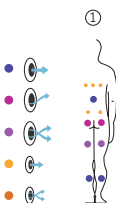

3 colors

1 massage

ACRYLIC COLORS

White Sterling Blue Marble

FURNITURE FINISHES (OUTDOOR CABINET)

Synthetic Grey

SWIMSPA

EN